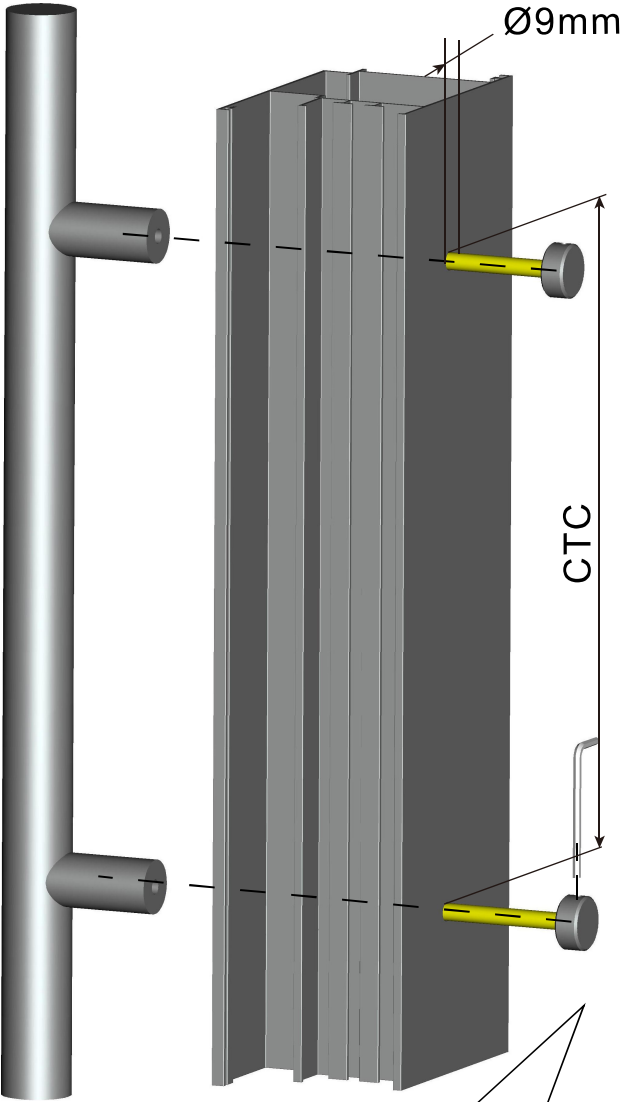

INSTRUCTION MANUAL

Assembled View (One-Sided Mounting)

Bolt Through Fix	Bar Length	CTC
N64.PJO90300.4	300	200
N64.PJO90500.4	500	300

All measurements are finished dimensions in MM.