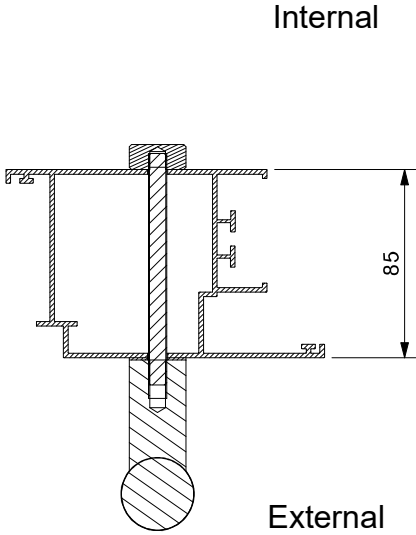

INSTRUCTION MANUAL

Assembled View (One-Sided Mounting)

Bolt Through Fix	Bar Length	CTC
N64.PJO90300.4	300	200
N64.PJO90500.4	500	300

All measurements are finished dimensions in MM.