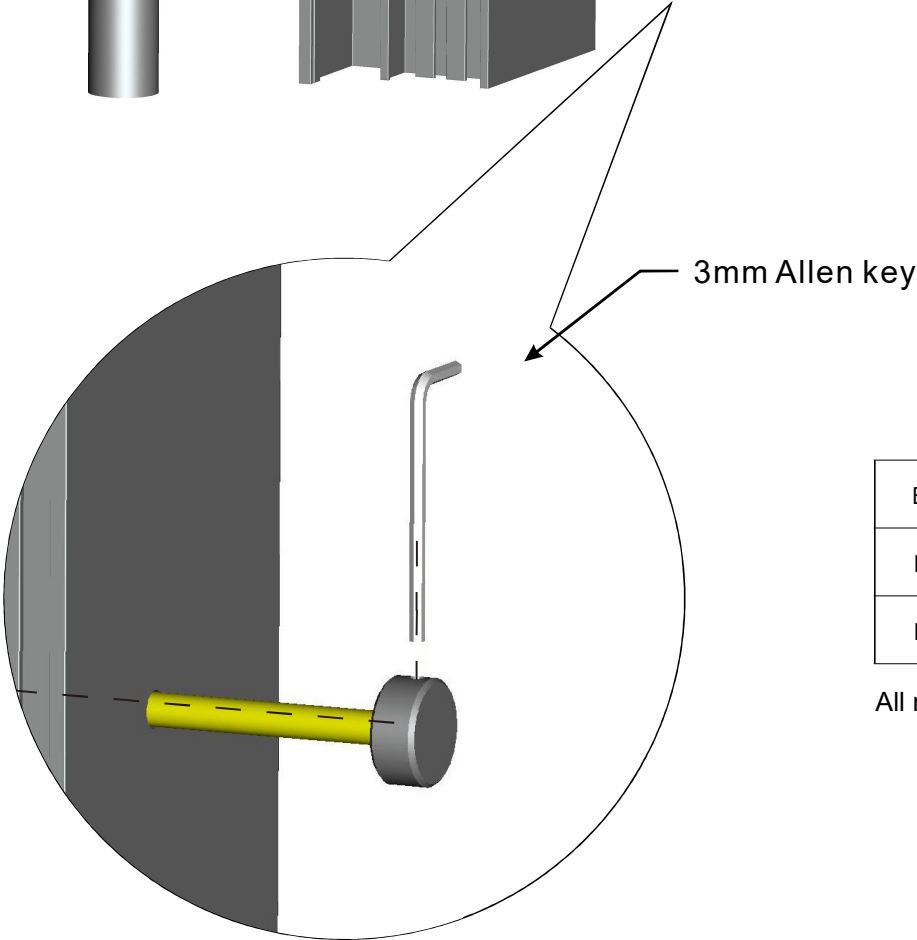

INSTRUCTION MANUAL

Assembled View (One-Sided Mounting)

Bolt Through Fix	Bar Length	CTC
N64.PJO90300.4	300	200
N64.PJO90500.4	500	300

All measurements are finished dimensions in MM.